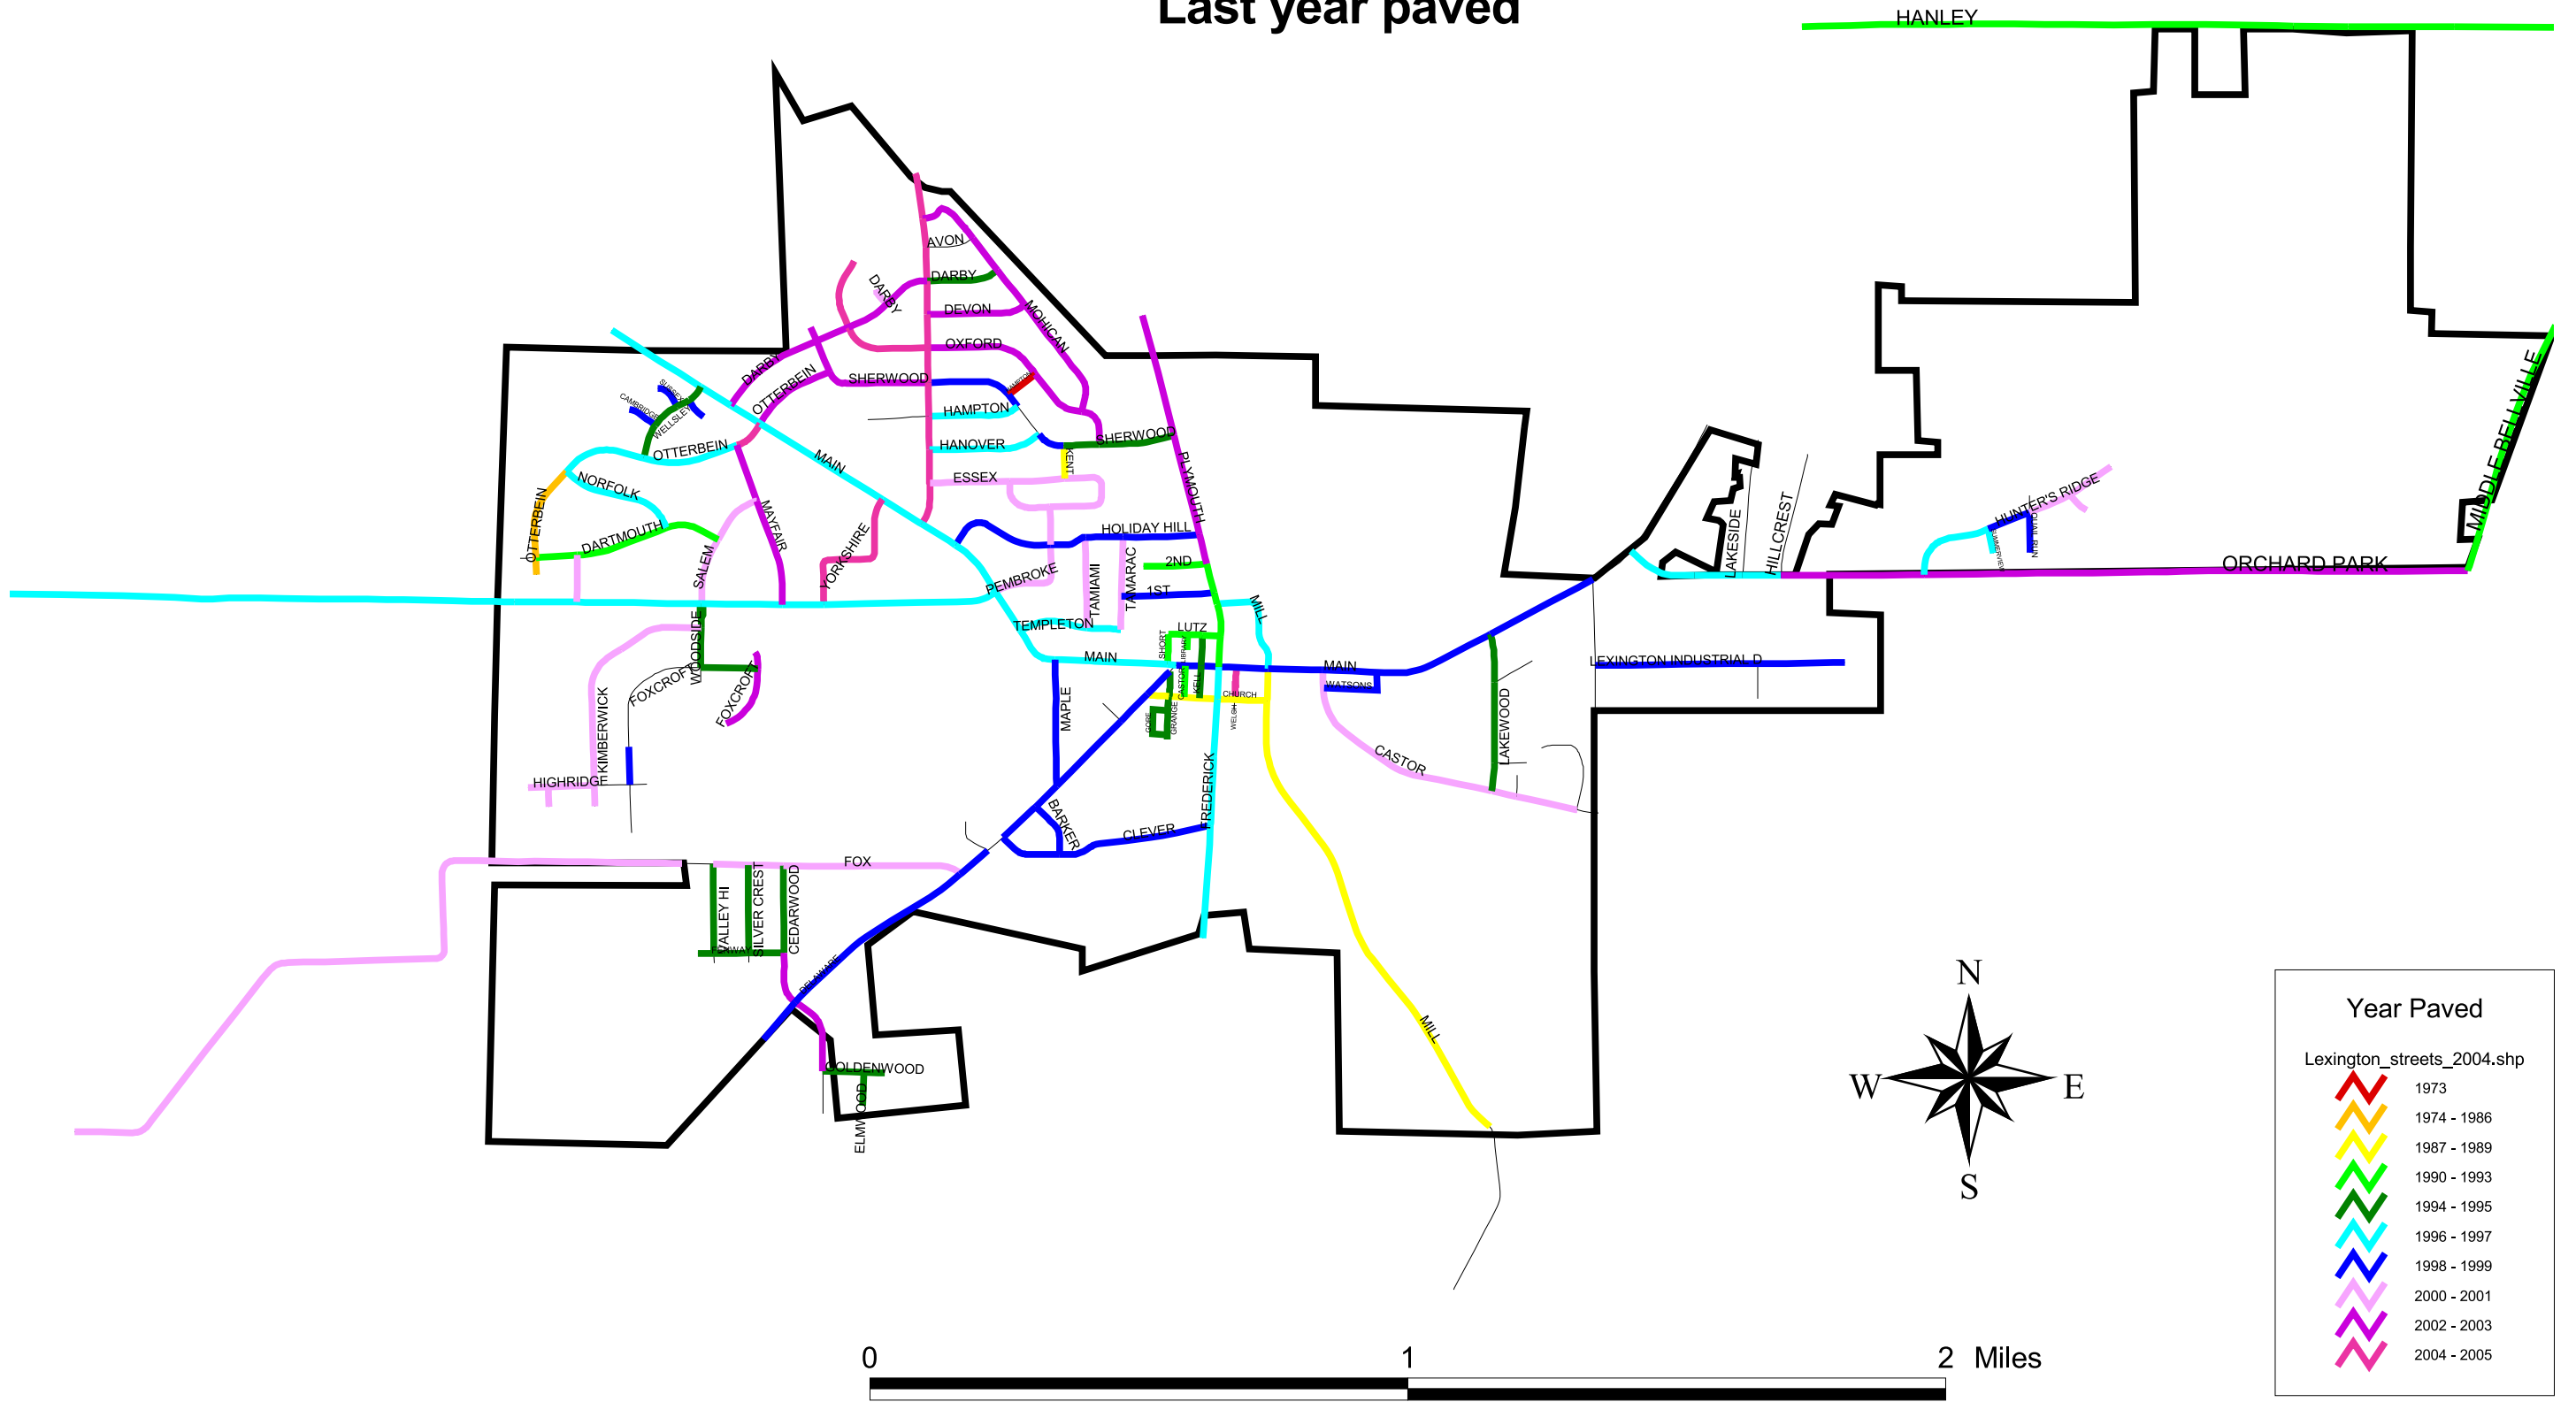

# VILLAGE OF LEXINGTON PAVEMENT MANAGEMENT SYSTEM

Last year paved

Year Paved	
Lexington_streets_2004.shp	
	1973
	1974 - 1986
	1987 - 1989
	1990 - 1993
	1994 - 1995
	1996 - 1997
	1998 - 1999
	2000 - 2001
	2002 - 2003
	2004 - 2005